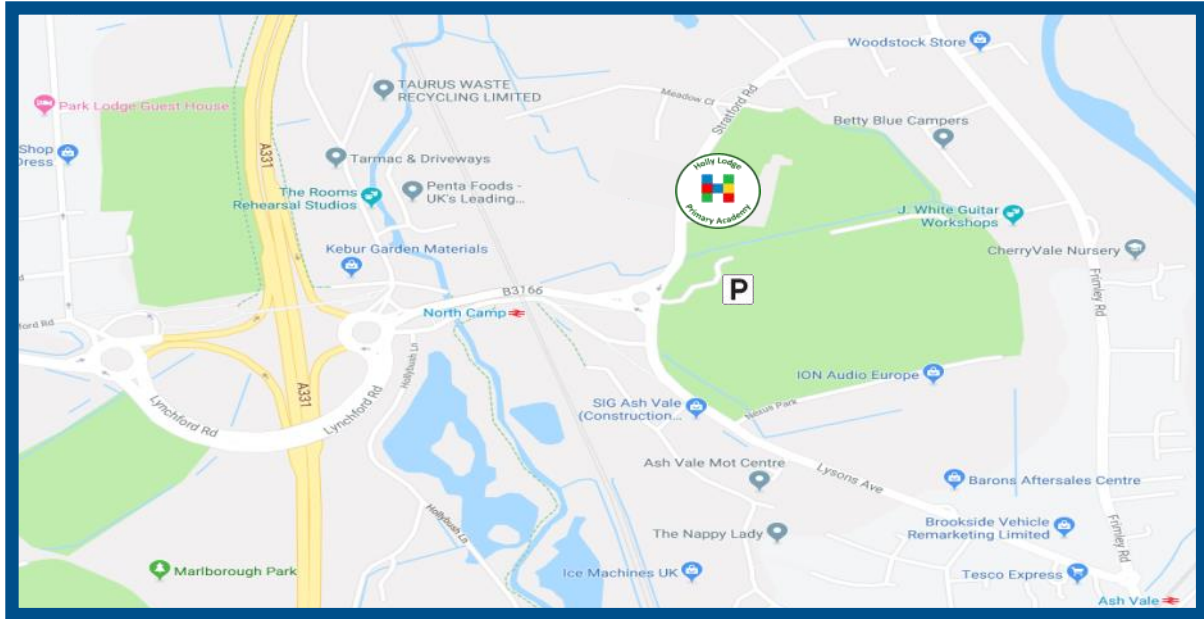

Training & Professional Development

Location

Our courses are held in our dedicated training room at Holly Lodge Primary Academy:

Stratford Road, Ash Vale, Surrey, GU12 5PX

Getting there

By car, Holly Lodge is easily accessible from the M3 J4, via the A331 and from the B3411. Regrettably, **there is no parking on-site**. Parking is available on local roads or neighbouring Carrington Recreation Ground, however please be mindful that local roads are particularly busy around the start and end of the school day and you may need to allow extra time when planning your visit.

By train, Holly Lodge is a short walk from both North Camp and Ash Vale Rail Stations.

Upon Arrival

Please report to Reception to sign in, and a member of the team will show you to the training room.

Accessibility